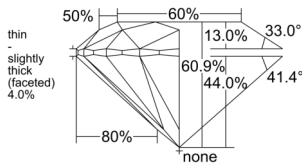

GIA®

FACSIMILE

GIA REPORT 3545805498

Verify this report at GIA.edu

GIA NATURAL DIAMOND DOSSIER®

March 13, 2026
GIA Report Number 3545805498
Shape and Cutting Style ..... Round Brilliant
Measurements ..... 3.80 - 3.82 x 2.32 mm

GRADING RESULTS

Carat Weight ..... 0.20 carat
Color Grade ..... D
Clarity Grade VVS2
Cut Grade ..... Excellent

ADDITIONAL GRADING INFORMATION

Polish ..... Excellent
Symmetry ..... Excellent
Fluorescence ..... Very Strong Blue
Clarity Characteristics ..... Needle, Pinpoint
Inscription(s): GIA 3545805498

PROPORTIONS

GRADING SCALES

GIA COLOR SCALE	GIA CLARITY SCALE	GIA CUT SCALE	
D	FLAWLESS	EXCELLENT	
E	INTERNALLY FLAWLESS		
F		VVS₁	VERY GOOD
G	VVS₂		
H	VS₁	GOOD	
I	VS₂		
J	SI₁	FAIR	
K	SI₂		
L	I₁	POOR	
M	I₂		
N	I₃		
O			
P			
Q			
R			
S			
T			
U			
V			
W			
X			
Y			
Z