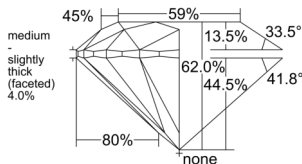

GIA®

FACSIMILE

GIA REPORT 3545820893

Verify this report at GIA.edu

GIA NATURAL DIAMOND DOSSIER®

March 17, 2026
GIA Report Number 3545820893
Shape and Cutting Style ..... Round Brilliant
Measurements ..... 5.07 - 5.10 x 3.15 mm

GRADING RESULTS

Carat Weight ..... 0.50 carat
Color Grade ..... E
Clarity Grade S11
Cut Grade ..... Excellent

ADDITIONAL GRADING INFORMATION

Polish ..... Excellent
Symmetry ..... Excellent
Fluorescence ..... None
Clarity Characteristics ..... Cloud, Crystal, Feather
Inspection(s): GIA 3545820893

PROPORTIONS

Profile to actual proportions