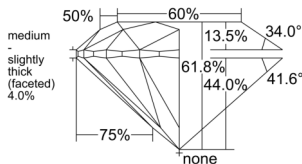

GIA®

FACSIMILE

GIA REPORT 3545824890

Verify this report at GIA.edu

GIA NATURAL DIAMOND DOSSIER®

March 17, 2026
GIA Report Number 3545824890
Shape and Cutting Style ..... Round Brilliant
Measurements ..... 5.66 - 5.71 x 3.51 mm

GRADING RESULTS

Carat Weight ..... 0.70 carat
Color Grade ..... G
Clarity Grade VS1
Cut Grade ..... Excellent

ADDITIONAL GRADING INFORMATION

Polish ..... Excellent
Symmetry ..... Excellent
Fluorescence ..... None
Clarity Characteristics..... Crystal, Cloud, Feather, Pinpoint
Inscription(s): GIA 3545824890

PROPORTIONS

Profile to actual proportions