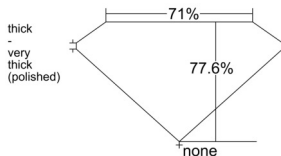

GIA®

FACSIMILE

GIA REPORT 3545837295

Verify this report at GIA.edu

GIA NATURAL DIAMOND DOSSIER®

March 18, 2026
GIA Report Number 3545837295
Shape and Cutting Style ..... Square Modified Brilliant
Measurements ..... 5.13 x 4.98 x 3.86 mm

GRADING RESULTS

Carat Weight ..... 0.90 carat
Color Grade I
Clarity Grade SI1

ADDITIONAL GRADING INFORMATION

Polish ..... Excellent
Symmetry ..... Very Good
Fluorescence ..... None
Clarity Characteristics ..... Cloud, Crystal
Inscription(s): GIA 3545837295

PROPORTIONS

Profile not to actual proportions

GRADING SCALES

GIA COLOR SCALE		GIA CLARITY SCALE	
COLORLESS	D	VERY VERY SLIGHTLY INCLUDED	FLAWLESS
	E		INTERNALLY FLAWLESS
	F		VVS₁
	G		VVS₂
	H		VS₁
	I		VS₂
	J		SI₁
	K		SI₂
	L		I₁
	M		I₂
NEAR COLORLESS	N	SLIGHTLY INCLUDED	I₃
	O		
	P		
	Q		
FAINT	R	INCLUDED	
	S		
	T		
	U		
VERT LIGHT	V		
	W		
	X		
	Y		
LIGHT	Z