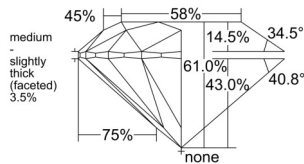

GIA®

FACSIMILE

GIA REPORT

3545843621

Verify this report at GIA.edu

GIA NATURAL DIAMOND DOSSIER®

March 18, 2026

GIA Report Number 3545843621

Shape and Cutting Style ..... Round Brilliant

Measurements ..... 3.99 - 4.02 x 2.45 mm

GRADING RESULTS

Carat Weight ..... 0.24 carat

Color Grade ..... G

Clarity Grade VS1

Cut Grade ..... Excellent

ADDITIONAL GRADING INFORMATION

Polish ..... Excellent

Symmetry ..... Excellent

Fluorescence ..... None

Clarity Characteristics ..... Cloud, Needle, Pinpoint

Inspection(s): GIA 3545843621

PROPORTIONS

Profile to actual proportions