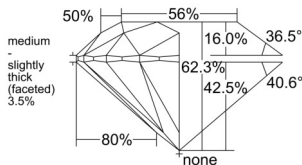

GIA®

FACSIMILE

GIA REPORT 3545846082

Verify this report at GIA.edu

GIA NATURAL DIAMOND DOSSIER®

March 20, 2026
GIA Report Number 3545846082
Shape and Cutting Style ..... Round Brilliant
Measurements ..... 5.05 - 5.09 x 3.16 mm

GRADING RESULTS

Carat Weight ..... 0.50 carat
Color Grade ..... F
Clarity Grade S11
Cut Grade ..... Excellent

ADDITIONAL GRADING INFORMATION

Polish ..... Excellent
Symmetry ..... Excellent
Fluorescence ..... None
Clarity Characteristics ..... Cloud, Feather, Crystal
Inscription(s): GIA 3545846082

PROPORTIONS

GRADING SCALES

GIA COLOR SCALE

COLORESS	D
	E
	F
	G
	H
	I
	J
NEAR COLORESS	K
	L
FANIT	M
	N
	O
	P
	Q
	R
	S
	T
	U
	V
	W
	X
	Y
LIGHT	Z

GIA CLARITY SCALE

VERY VERY SLIGHTLY INCLUDED	FLAWLESS
	INTERNALLY FLAWLESS
VERY SLIGHTLY INCLUDED	VVS₁
	VVS₂
SLIGHTLY INCLUDED	VS₁
	VS₂
INCLUDED	S1₁
	S1₂
	I₁
	I₂
	I₃

GIA CUT SCALE

EXCELLENT
VERY GOOD
GOOD
FAIR
POOR