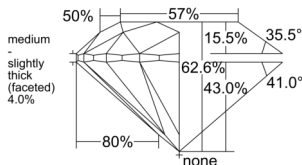

GIA®

FACSIMILE

GIA REPORT 3545922215

Verify this report at GIA.edu

GIA NATURAL DIAMOND DOSSIER®

March 31, 2026
GIA Report Number 3545922215
Shape and Cutting Style ..... Round Brilliant
Measurements ..... 5.44 - 5.47 x 3.41 mm

GRADING RESULTS

Carat Weight ..... 0.63 carat
Color Grade ..... H
Clarity Grade VS2
Cut Grade ..... Excellent

ADDITIONAL GRADING INFORMATION

Polish ..... Excellent
Symmetry ..... Excellent
Fluorescence ..... None
Clarity Characteristics ..... Crystal, Cloud
Inscription(s): GIA 3545922215

PROPORTIONS

GRADING SCALES

GIA COLOR SCALE

COLORESS	D
	E
	F
	G
	H
	I
	J
NEAR COLORESS	K
	L
FANIT	M
	N
	O
	P
VERY LIGHT	Q
	R
	S
	T
	U
	V
	W
	X
	Y
LIGHT	Z

GIA CLARITY SCALE

FLAWLESS	INTERNAL FLAWLESS	
		FLAWLESS
VERY VERY SLIGHTLY INCLUDED	VVS₁	
	VVS₂	
VERY SLIGHTLY INCLUDED	VS₁	
	VS₂	
SLIGHTLY INCLUDED	SI₁	
	SI₂	
INCLUDED	I₁	
	I₂	
	I₃	

GIA CUT SCALE

EXCELLENT
VERY GOOD
GOOD
FAIR
POOR