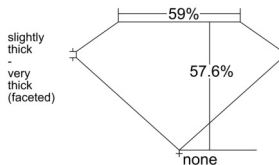

GIA®

FACSIMILE

GIA REPORT 3545949526

Verify this report at GIA.edu

GIA NATURAL DIAMOND DOSSIER®

April 02, 2026
GIA Report Number 3545949526
Shape and Cutting Style ..... Heart Brilliant
Measurements ..... 5.50 x 6.21 x 3.58 mm

GRADING RESULTS

Carat Weight ..... 0.70 carat
Color Grade ..... H
Clarity Grade VS1

ADDITIONAL GRADING INFORMATION

Polish ..... Excellent
Symmetry ..... Very Good
Fluorescence ..... Faint
Clarity Characteristics..... Crystal, Cloud, Feather, Pinpoint
Inscription(s): GIA 3545949526

PROPORTIONS

Profile not to actual proportions

GRADING SCALES

GIA COLOR SCALE		GIA CLARITY SCALE	
NEAR COLORLESS	D	VERY SLIGHTLY INCLUDED	FLAWLESS
	E		INTERNALLY FLAWLESS
	F		VVS₁
	G		VVS₂
	H		VS₁
	I		VS₂
	J		SI₁
	K		SI₂
	L		I₁
	M		I₂
FAINT	N	INCLUDED	I₃
	O		
	P		
	Q		
VERY LIGHT	R		
	S		
	T		
	U		
LIGHT	V		
	W		
	X		
	Y		
Z