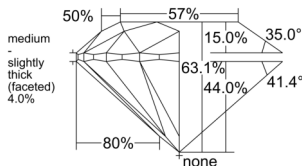

GIA®

FACSIMILE

GIA REPORT 3545958171

Verify this report at GIA.edu

GIA NATURAL DIAMOND DOSSIER®

April 02, 2026
GIA Report Number 3545958171
Shape and Cutting Style ..... Round Brilliant
Measurements ..... 5.21 - 5.24 x 3.30 mm

GRADING RESULTS

Carat Weight ..... 0.55 carat
Color Grade ..... G
Clarity Grade VS2
Cut Grade ..... Excellent

ADDITIONAL GRADING INFORMATION

Polish ..... Excellent
Symmetry ..... Excellent
Fluorescence ..... None
Clarity Characteristics ..... Cloud, Needle
Inscription(s): GIA 3545958171

PROPORTIONS

Profile to actual proportions

GRADING SCALES

GIA COLOR SCALE

COLORESS	D
	E
	F
	G
	H
	I
	J
NEAR COLORESS	K
	L
FANIT	M
	N
	O
	P
VERY LIGHT	R
	S
	T
	U
	V
	W
	X
	Y
LIGHT	Z

GIA CLARITY SCALE

VERY VERY SLIGHTLY INCLUDED	FLAWLESS
	INTERNALLY FLAWLESS
VERY SLIGHTLY INCLUDED	VVS₁
	VVS₂
SLIGHTLY INCLUDED	VS₁
	VS₂
INCLUDED	SI₁
	SI₂
	I₁
	I₂
	I₃

GIA CUT SCALE

EXCELLENT
VERY GOOD
GOOD
FAIR
POOR