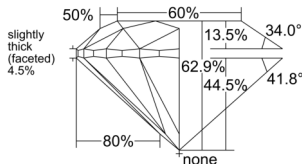

GIA®

FACSIMILE

GIA NATURAL DIAMOND DOSSIER®

April 07, 2026
GIA Report Number 3545969122
Shape and Cutting Style ..... Round Brilliant
Measurements ..... 5.33 - 5.37 x 3.36 mm

GRADING RESULTS

Carat Weight ..... 0.60 carat
Color Grade ..... J
Clarity Grade VS1
Cut Grade ..... Excellent

ADDITIONAL GRADING INFORMATION

Polish ..... Excellent
Symmetry ..... Excellent
Fluorescence ..... Faint
Clarity Characteristics..... Indented Natural, Needle, Pinpoint
Inspection(s): GIA 3545969122

GIA REPORT 3545969122

Verify this report at GIA.edu

PROPORTIONS

Profile to actual proportions