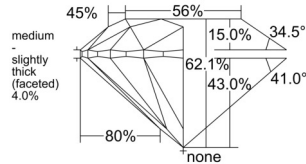

GIA®

FACSIMILE

GIA REPORT 3545971304

Verify this report at GIA.edu

GIA NATURAL DIAMOND DOSSIER®

April 07, 2026
GIA Report Number 3545971304
Shape and Cutting Style ..... Round Brilliant
Measurements ..... 3.75 - 3.77 x 2.34 mm

GRADING RESULTS

Carat Weight ..... 0.20 carat
Color Grade ..... F
Clarity Grade VS2
Cut Grade ..... Excellent

ADDITIONAL GRADING INFORMATION

Polish ..... Excellent
Symmetry ..... Excellent
Fluorescence ..... None
Clarity Characteristics ..... Crystal
Inscription(s): GIA 3545971304

PROPORTIONS

Profile to actual proportions

GRADING SCALES

GIA COLOR SCALE	GIA CLARITY SCALE	GIA CUT SCALE	
D	FLAWLESS	EXCELLENT	
E	INTERNALLY FLAWLESS		
F		VVS₁	VERY GOOD
G	VVS₂		
H	VS₁	GOOD	
I	VS₂		
J	SI₁	FAIR	
K	SI₂		
L	I₁	POOR	
M			
N			
O	I₂		
P			
Q			
R	I₃		
S			
T			
U			
V			
W			
X			
Y			
Z