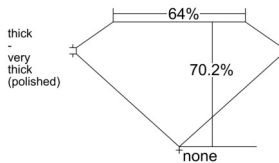

GIA®

FACSIMILE

GIA REPORT 3545973523

Verify this report at GIA.edu

GIA NATURAL DIAMOND DOSSIER®

April 07, 2026
GIA Report Number 3545973523
Shape and Cutting Style ..... **Cut-Cornered Rectangular Modified Brilliant**
Measurements ..... 6.41 x 4.83 x 3.39 mm

GRADING RESULTS

Carat Weight ..... 0.92 carat
Color Grade ..... G
Clarity Grade VS2

ADDITIONAL GRADING INFORMATION

Polish ..... Excellent
Symmetry ..... Excellent
Fluorescence ..... None
Clarity Characteristics ..... Crystal
Inscription(s): GIA 3545973523

PROPORTIONS

Profile not to actual proportions

GRADING SCALES

GIA COLOR SCALE		GIA CLARITY SCALE			
COLORLESS	D	VERY VERY SLIGHTLY INCLUDED	FLAWLESS		
	E		INTERNALLY FLAWLESS		
	F	VERY SLIGHTLY INCLUDED	VVS₁		
	G		VVS₂		
	H		VS₁		
	NEAR COLORLESS	I	SLIGHTLY INCLUDED	VS₂	
		J		SI₁	
		FAINT	K	INCLUDED	SI₂
			L		I₁
			M		I₂
VERT LIGHT	N	LIGHT	I₃		
	O				
	P				
	Q				
	R				
	S				
	T				
LIGHT	U				
	V				
	W				
	X				
Y					
Z