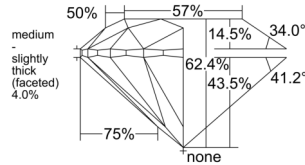

GIA®

FACSIMILE

GIA REPORT 3545984879

Verify this report at GIA.edu

GIA NATURAL DIAMOND DOSSIER®

April 09, 2026
GIA Report Number 3545984879
Shape and Cutting Style ..... Round Brilliant
Measurements ..... 5.11 - 5.13 x 3.19 mm

GRADING RESULTS

Carat Weight ..... 0.51 carat
Color Grade I
Clarity Grade VS2
Cut Grade ..... Excellent

ADDITIONAL GRADING INFORMATION

Polish ..... Excellent
Symmetry ..... Excellent
Fluorescence ..... None
Clarity Characteristics ..... Crystal, Cloud
Inscription(s): GIA 3545984879

PROPORTIONS

Profile to actual proportions

GRADING SCALES

GIA COLOR SCALE	GIA CLARITY SCALE	GIA CUT SCALE	
D	FLAWLESS	EXCELLENT	
E	INTERNALLY FLAWLESS		
F		VVS₁	VERY GOOD
G	VVS₂		
H	VS₁	GOOD	
I	VS₂		
J	SI₁	FAIR	
K	SI₂		
L	I₁	POOR	
M	I₂		
N	I₃		
O			
P			
Q			
R			
S			
T			
U			
V			
W			
X			
Y			
Z