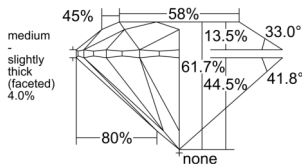

GIA®

FACSIMILE

GIA REPORT 3555007805

Verify this report at GIA.edu

GIA NATURAL DIAMOND DOSSIER®

April 10, 2026
GIA Report Number 3555007805
Shape and Cutting Style ..... Round Brilliant
Measurements ..... 4.09 - 4.12 x 2.53 mm

GRADING RESULTS

Carat Weight ..... 0.26 carat
Color Grade ..... E
Clarity Grade VS1
Cut Grade ..... Excellent

ADDITIONAL GRADING INFORMATION

Polish ..... Excellent
Symmetry ..... Excellent
Fluorescence ..... None
Clarity Characteristics..... Crystal, Feather, Cloud, Pinpoint
Inscription(s): GIA 3555007805

PROPORTIONS

Profile to actual proportions