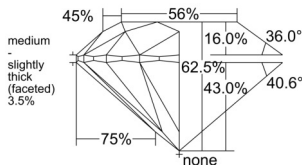

GIA®

FACSIMILE

GIA REPORT 3555047548

Verify this report at GIA.edu

GIA NATURAL DIAMOND DOSSIER®

April 16, 2026
GIA Report Number 3555047548
Shape and Cutting Style ..... Round Brilliant
Measurements ..... 5.09 - 5.12 x 3.19 mm

GRADING RESULTS

Carat Weight ..... 0.51 carat
Color Grade ..... F
Clarity Grade S11
Cut Grade ..... Excellent

ADDITIONAL GRADING INFORMATION

Polish ..... Excellent
Symmetry ..... Excellent
Fluorescence ..... Medium Blue
Clarity Characteristics ..... Crystal, Feather
Inscription(s): GIA 3555047548

PROPORTIONS

Profile to actual proportions