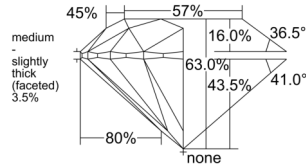

GIA®

FACSIMILE

GIA REPORT 3555058236

Verify this report at GIA.edu

GIA NATURAL DIAMOND DOSSIER®

April 16, 2026
GIA Report Number 3555058236
Shape and Cutting Style ..... Round Brilliant
Measurements ..... 5.22 - 5.26 x 3.30 mm

GRADING RESULTS

Carat Weight ..... 0.56 carat
Color Grade ..... D
Clarity Grade VVS1
Cut Grade ..... Excellent

ADDITIONAL GRADING INFORMATION

Polish ..... Excellent
Symmetry ..... Excellent
Fluorescence ..... Faint
Clarity Characteristics ..... Pinpoint
Inscription(s): GIA 3555058236

PROPORTIONS

Profile to actual proportions