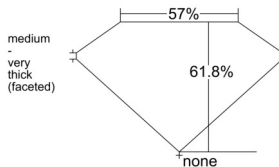

GIA®

FACSIMILE

GIA REPORT 3555062642

Verify this report at GIA.edu

GIA NATURAL DIAMOND DOSSIER®

April 17, 2026
GIA Report Number 3555062642
Shape and Cutting Style ..... Heart Brilliant
Measurements ..... 5.53 x 5.96 x 3.68 mm

GRADING RESULTS

Carat Weight ..... 0.71 carat
Color Grade ..... F
Clarity Grade VVS2

ADDITIONAL GRADING INFORMATION

Polish ..... Excellent
Symmetry ..... Very Good
Fluorescence ..... None
Clarity Characteristics ..... Needle, Pinpoint
Inscription(s): GIA 3555062642

PROPORTIONS

Profile not to actual proportions

GRADING SCALES

GIA COLOR SCALE		GIA CLARITY SCALE			
COLORLESS	D	VERY VERY SLIGHTLY INCLUDED	FLAWLESS		
	E		INTERNALLY FLAWLESS		
	F	VERY SLIGHTLY INCLUDED	VVS₁		
	G		VVS₂		
	H		VS₁		
	NEAR COLORLESS	I	SLIGHTLY INCLUDED	VS₂	
		J		SI₁	
		FAINT	K	INCLUDED	SI₂
			L		I₁
			M		I₂
VERT LIGHT	N	LIGHT	I₃		
	O				
	P				
	Q				
	R				
	S				
	T