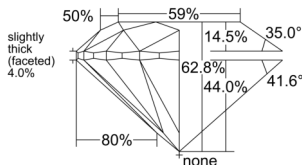

GIA®

FACSIMILE

GIA REPORT 3555068561

Verify this report at GIA.edu

GIA NATURAL DIAMOND DOSSIER®

April 27, 2026
GIA Report Number 3555068561
Shape and Cutting Style ..... Round Brilliant
Measurements ..... 4.54 - 4.58 x 2.86 mm

GRADING RESULTS

Carat Weight ..... 0.37 carat
Color Grade ..... H
Clarity Grade VS1
Cut Grade ..... Very Good

ADDITIONAL GRADING INFORMATION

Polish ..... Excellent
Symmetry ..... Excellent
Fluorescence ..... Medium Blue
Clarity Characteristics..... Crystal, Cloud, Needle
Inscription(s): GIA 3555068561

PROPORTIONS

Profile to actual proportions