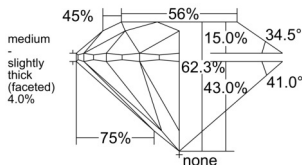

GIA®

FACSIMILE

GIA REPORT 3555070993

Verify this report at GIA.edu

GIA NATURAL DIAMOND DOSSIER®

April 20, 2026
GIA Report Number 3555070993
Shape and Cutting Style ..... Round Brilliant
Measurements ..... 3.67 - 3.69 x 2.29 mm

GRADING RESULTS

Carat Weight ..... 0.19 carat
Color Grade ..... G
Clarity Grade VS1
Cut Grade ..... Excellent

ADDITIONAL GRADING INFORMATION

Polish ..... Excellent
Symmetry ..... Excellent
Fluorescence ..... None
Clarity Characteristics ..... Feather, Pinpoint
Inscription(s): GIA 3555070993

PROPORTIONS

Profile to actual proportions

GRADING SCALES

GIA COLOR SCALE	GIA CLARITY SCALE	GIA CUT SCALE	
D	FLAWLESS	EXCELLENT	
E	INTERNALLY FLAWLESS		
F		VVS₁	VERY GOOD
G	VVS₂		
H	VS₁	GOOD	
I	VS₂		
J	SI₁	FAIR	
K	SI₂		
L	I₁	POOR	
M	I₂		
N	I₃		
O			
P			
Q			
R			
S			
T			
U			
V			
W			
X			
Y			
Z