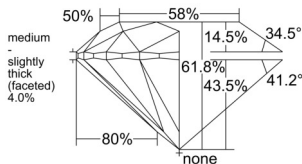

GIA®

FACSIMILE

GIA REPORT 3555077132

Verify this report at GIA.edu

GIA NATURAL DIAMOND DOSSIER®

April 21, 2026
GIA Report Number 3555077132
Shape and Cutting Style ..... Round Brilliant
Measurements ..... 4.38 - 4.40 x 2.71 mm

GRADING RESULTS

Carat Weight ..... 0.32 carat
Color Grade ..... K
Clarity Grade S11
Cut Grade ..... Excellent

ADDITIONAL GRADING INFORMATION

Polish ..... Excellent
Symmetry ..... Excellent
Fluorescence ..... None
Clarity Characteristics ..... Feather
Inscription(s): GIA 3555077132

PROPORTIONS

Profile to actual proportions