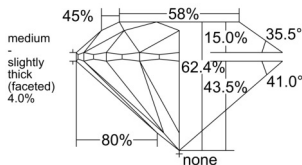

GIA®

FACSIMILE

GIA REPORT 3555078538

Verify this report at GIA.edu

GIA NATURAL DIAMOND DOSSIER®

April 20, 2026
GIA Report Number 3555078538
Shape and Cutting Style ..... Round Brilliant
Measurements ..... 5.65 - 5.68 x 3.53 mm

GRADING RESULTS

Carat Weight ..... 0.70 carat
Color Grade ..... J
Clarity Grade VS2
Cut Grade ..... Excellent

ADDITIONAL GRADING INFORMATION

Polish ..... Excellent
Symmetry ..... Excellent
Fluorescence ..... None
Clarity Characteristics ..... Cloud
Inscription(s): GIA 3555078538

PROPORTIONS

Profile to actual proportions