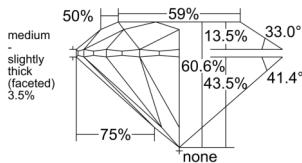

GIA®

FACSIMILE

GIA REPORT 3555081838

Verify this report at GIA.edu

GIA NATURAL DIAMOND DOSSIER®

April 21, 2026
GIA Report Number 3555081838
Shape and Cutting Style ..... Round Brilliant
Measurements ..... 4.44 - 4.46 x 2.70 mm

GRADING RESULTS

Carat Weight ..... 0.32 carat
Color Grade ..... H
Clarity Grade VS1
Cut Grade ..... Excellent

ADDITIONAL GRADING INFORMATION

Polish ..... Excellent
Symmetry ..... Excellent
Fluorescence ..... Faint
Clarity Characteristics ..... Cloud, Feather
Inscription(s): GIA 3555081838

PROPORTIONS

Profile to actual proportions

GRADING SCALES

GIA COLOR SCALE	GIA CLARITY SCALE	GIA CUT SCALE	
D	FLAWLESS	EXCELLENT	
E	INTERNALLY FLAWLESS		
F		VVS₁	VERY GOOD
G	VVS₂		
H	VS₁	GOOD	
I	VS₂		
J	SI₁	FAIR	
K	SI₂		
L	I₁	POOR	
M	I₂		
N	I₃		
O			
P			
Q			
R			
S			
T			
U			
V			
W			
X			
Y			
Z