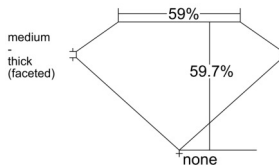

GIA®

FACSIMILE

GIA REPORT 3555091160

Verify this report at GIA.edu

GIA NATURAL DIAMOND DOSSIER®

April 22, 2026
GIA Report Number 3555091160
Shape and Cutting Style ..... Heart Brilliant
Measurements ..... 5.57 x 6.39 x 3.82 mm

GRADING RESULTS

Carat Weight ..... 0.80 carat
Color Grade I
Clarity Grade VS1

ADDITIONAL GRADING INFORMATION

Polish ..... Excellent
Symmetry ..... Very Good
Fluorescence ..... None
Clarity Characteristics ..... Crystal, Feather
Inscription(s): GIA 3555091160

PROPORTIONS

Profile not to actual proportions

GRADING SCALES

GIA COLOR SCALE		GIA CLARITY SCALE			
COLORLESS	D	VERY VERY SLIGHTLY INCLUDED	FLAWLESS		
	E		INTERNALLY FLAWLESS		
	F	VERY SLIGHTLY INCLUDED	VVS₁		
	G		VVS₂		
	H		VS₁		
	NEAR COLORLESS	I	SLIGHTLY INCLUDED	VS₂	
		J		SI₁	
		FAINT	K	INCLUDED	SI₂
			L		I₁
			M		I₂
VERT LIGHT	N	LIGHT	I₃		
	O				
	P				
	Q				
	R