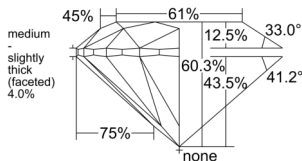

GIA®

FACSIMILE

GIA REPORT 3555097151

Verify this report at GIA.edu

GIA NATURAL DIAMOND DOSSIER®

April 28, 2026
GIA Report Number 3555097151
Shape and Cutting Style ..... Round Brilliant
Measurements ..... 3.76 - 3.78 x 2.27 mm

GRADING RESULTS

Carat Weight ..... 0.20 carat
Color Grade ..... G
Clarity Grade VS1
Cut Grade ..... Excellent

ADDITIONAL GRADING INFORMATION

Polish ..... Excellent
Symmetry ..... Excellent
Fluorescence ..... None
Clarity Characteristics..... Cloud, Needle, Pinpoint
Inscription(s): GIA 3555097151

PROPORTIONS

Profile to actual proportions

GRADING SCALES

GIA COLOR SCALE	GIA CLARITY SCALE	GIA CUT SCALE	
D	FLAWLESS	EXCELLENT	
E	INTERNALLY FLAWLESS		
F		VVS₁	VERY GOOD
G	VVS₂		
H	VS₁	GOOD	
I	VS₂		
J	SI₁	FAIR	
K	SI₂		
L	I₁	POOR	
M	I₂		
N	I₃		
O			
P			
Q			
R			
S			
T			
U			
V			
W			
X			
Y			
Z