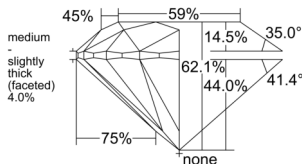

GIA®

FACSIMILE

GIA REPORT 3555105341

Verify this report at GIA.edu

GIA NATURAL DIAMOND DOSSIER®

April 28, 2026
GIA Report Number 3555105341
Shape and Cutting Style ..... Round Brilliant
Measurements ..... 5.30 - 5.32 x 3.30 mm

GRADING RESULTS

Carat Weight ..... 0.57 carat
Color Grade L
Clarity Grade VVS2
Cut Grade ..... Excellent

ADDITIONAL GRADING INFORMATION

Polish ..... Excellent
Symmetry ..... Excellent
Fluorescence ..... Faint
Clarity Characteristics ..... Pinpoint
Inscription(s): GIA 3555105341

PROPORTIONS

Profile to actual proportions

GRADING SCALES

GIA COLOR SCALE

COLORLESS	D
	E
	F
	G
	H
	I
	J
NEAR COLORLESS	K
	L
FAIN	M
	N
	O
	P
VERY LIGHT	Q
	R
	S
	T
	U
	V
	W
	X
	Y
LIGHT	Z

GIA CLARITY SCALE

FLAWLESS	INTERNAL FLAWLESS	
		FLAWLESS
VERY VERY SLIGHTLY INCLUDED	VVS₁	
	VVS₂	
VERY SLIGHTLY INCLUDED	VS₁	
	VS₂	
SLIGHTLY INCLUDED	SI₁	
	SI₂	
INCLUDED	I₁	
	I₂	
	I₃	

GIA CUT SCALE

EXCELLENT
VERY GOOD
GOOD
FAIR
POOR