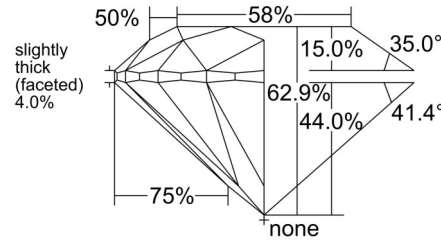

GIA NATURAL DIAMOND GRADING REPORT

April 25, 2026
GIA Report Number 3555109947
Shape and Cutting Style ..... Round Brilliant
Measurements ..... 6.89 - 6.95 x 4.36 mm

GRADING RESULTS

Carat Weight ..... 1.30 carat
Color Grade ..... K
Clarity Grade VS1
Cut Grade ..... Excellent

ADDITIONAL GRADING INFORMATION

Polish ..... Excellent
Symmetry ..... Excellent
Fluorescence ..... None
Inscription(s): GIA 3555109947

PROPORTIONS

Profile to actual proportions