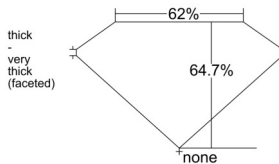

GIA®

FACSIMILE

GIA REPORT 3555110717

Verify this report at GIA.edu

GIA NATURAL DIAMOND DOSSIER®

April 30, 2026
GIA Report Number 3555110717
Shape and Cutting Style ..... Pear Brilliant
Measurements ..... 5.48 x 3.82 x 2.47 mm

GRADING RESULTS

Carat Weight ..... 0.30 carat
Color Grade ..... F
Clarity Grade VS1

ADDITIONAL GRADING INFORMATION

Polish ..... Very Good
Symmetry ..... Excellent
Fluorescence ..... None
Clarity Characteristics ..... Crystal, Pinpoint
Inscription(s): GIA 3555110717

PROPORTIONS

Profile not to actual proportions

GRADING SCALES

GIA COLOR SCALE		GIA CLARITY SCALE			
COLORLESS	D	VERY VERY SLIGHTLY INCLUDED	FLAWLESS		
	E		INTERNALLY FLAWLESS		
	F	VERY SLIGHTLY INCLUDED	VS₁		
	G		VS₂		
	H		VS₁		
	NEAR COLORLESS	I	SLIGHTLY INCLUDED	VS₂	
		J		SI₁	
		FAINT	K	INCLUDED	SI₂
			L		I₁
			M		I₂
VERT LIGHT	N		INCLUDED	I₃	
	O				
	P				
	Q				
	R				
LIGHT	S				
	T				
	U				
	V				
	W				
	X				
	Y				
	Z