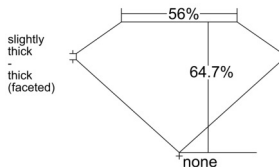

GIA®

FACSIMILE

GIA REPORT 3555139972

Verify this report at GIA.edu

GIA NATURAL DIAMOND DOSSIER®

May 03, 2026
GIA Report Number 3555139972
Shape and Cutting Style ..... Pear Brilliant
Measurements ..... 7.46 x 4.91 x 3.18 mm

GRADING RESULTS

Carat Weight ..... 0.70 carat
Color Grade ..... D
Clarity Grade SI1

ADDITIONAL GRADING INFORMATION

Polish ..... Excellent
Symmetry ..... Excellent
Fluorescence ..... None
Clarity Characteristics ..... Crystal
Inscription(s): GIA 3555139972

PROPORTIONS

Profile not to actual proportions