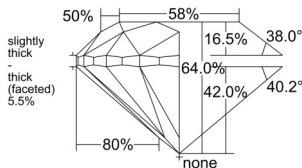

GIA®

FACSIMILE

GIA REPORT 3555164280

Verify this report at GIA.edu

GIA NATURAL DIAMOND DOSSIER®

May 07, 2026
GIA Report Number 3555164280
Shape and Cutting Style ..... Round Brilliant
Measurements ..... 5.23 - 5.28 x 3.37 mm

GRADING RESULTS

Carat Weight ..... 0.60 carat
Color Grade ..... G
Clarity Grade VS1
Cut Grade ..... Very Good

ADDITIONAL GRADING INFORMATION

Polish ..... Excellent
Symmetry ..... Very Good
Fluorescence ..... None
Clarity Characteristics ..... Cloud, Needle
Inscription(s): GIA 3555164280

PROPORTIONS

Profile to actual proportions

GRADING SCALES

GIA COLOR SCALE	GIA CLARITY SCALE	GIA CUT SCALE	
D	FLAWLESS	EXCELLENT	
E	INTERNALLY FLAWLESS		
F		VVS₁	VERY GOOD
G	VVS₂		
H	VS₁	GOOD	
I	VS₂		
J	SI₁	FAIR	
K	SI₂		
L	I₁	POOR	
M			
N			
O	I₂		
P			
Q			
R	I₃		
S			
T			
U			
V			
W			
X			
Y			
Z