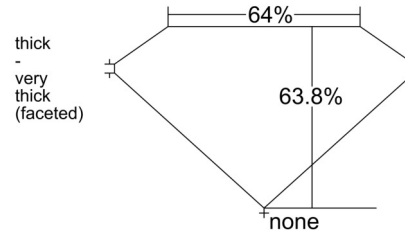

**GIA NATURAL DIAMOND GRADING REPORT**

May 04, 2026  
 GIA Report Number ..... 3555167033  
 Shape and Cutting Style ..... Pear Brilliant  
 Measurements ..... 8.38 x 5.53 x 3.52 mm

**GRADING RESULTS**

Carat Weight ..... 1.00 carat  
 Color Grade ..... I  
 Clarity Grade ..... VS1

**ADDITIONAL GRADING INFORMATION**

Polish ..... Excellent  
 Symmetry ..... Very Good  
 Fluorescence ..... Faint  
 Inscription(s): GIA 3555167033  
**Comments:** Additional pinpoints are not shown.

**PROPORTIONS**

Profile not to actual proportions

**CLARITY CHARACTERISTICS**

**KEY TO SYMBOLS\***

-  Feather
-  Indented Natural
-  Knot
-  Needle
-  Pinpoint

**GRADING SCALES**

GIA COLOR SCALE		GIA CLARITY SCALE	
COLOURLESS	D	NEAR COLOURLESS	FLAWLESS
	E		INTERNALLY FLAWLESS
	F		VERY VERY SLIGHTLY INCLUDED
G	VVS <sub>2</sub>		
FANT	H	VERY SLIGHTLY INCLUDED	VS <sub>1</sub>
	I		VS <sub>2</sub>
	J		SLIGHTLY INCLUDED
K	SI <sub>2</sub>		
VERY LIGHT	L	INCLUDED	I <sub>1</sub>
	M		I <sub>2</sub>
	N		I <sub>3</sub>
LIGHT	O		
	P		
	Q		
	R		
	S		
	T		
	U		
V			
W			
X			
Y			
Z			