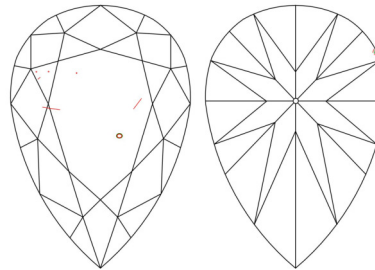

**GIA NATURAL DIAMOND GRADING REPORT**

May 04, 2026  
 GIA Report Number ..... 3555167033  
 Shape and Cutting Style ..... Pear Brilliant  
 Measurements ..... 8.38 x 5.53 x 3.52 mm

**GRADING RESULTS**

Carat Weight ..... 1.00 carat  
 Color Grade ..... I  
 Clarity Grade ..... VS1

**ADDITIONAL GRADING INFORMATION**

Polish ..... Excellent  
 Symmetry ..... Very Good  
 Fluorescence ..... Faint  
 Inscription(s): GIA 3555167033  
**Comments:** Additional pinpoints are not shown.

**PROPORTIONS**

Profile not to actual proportions

**CLARITY CHARACTERISTICS**

**KEY TO SYMBOLS\***

-  Feather
-  Indented Natural
-  Knot
-  Needle
-  Pinpoint

**GRADING SCALES**

GIA COLOR SCALE		GIA CLARITY SCALE	
COLOURLESS	D	NEAR COLOURLESS	FLAWLESS
	E		INTERNALLY FLAWLESS
	F		VERY VERY SLIGHTLY INCLUDED
G	VVS <sub>2</sub>		
FANT	H	VERY SLIGHTLY INCLUDED	VS <sub>1</sub>
	I		VS <sub>2</sub>
	J		SLIGHTLY INCLUDED
K	SI <sub>2</sub>		
VERY LIGHT	L	INCLUDED	I <sub>1</sub>
	M		I <sub>2</sub>
	N		I <sub>3</sub>
LIGHT	O		
	P		
	Q		
	R		
	S		
	T		
	U		
V			
W			
X			
Y			
Z			

 THE SECURITY FEATURES IN THIS DOCUMENT, INCLUDING THE HOLOGRAM, SECURITY SCREEN AND MICROPRINT LINES, IN ADDITION TO THOSE NOT LISTED, EXCEED DOCUMENT SECURITY INDUSTRY GUIDELINES.

\* Red symbols denote internal characteristics (inclusions). Green or black symbols denote external characteristics (blemishes). Diagram is an approximate representation of the diamond, and symbols shown indicate type, position, and approximate size of clarity characteristics. All clarity characteristics may not be shown. Details of finish are not shown.