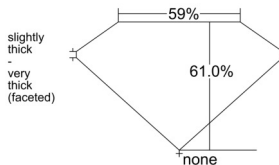

GIA®

FACSIMILE

GIA REPORT 3555167438

Verify this report at GIA.edu

GIA NATURAL DIAMOND DOSSIER®

May 08, 2026
GIA Report Number 3555167438
Shape and Cutting Style ..... Pear Brilliant
Measurements ..... 5.73 x 3.86 x 2.35 mm

GRADING RESULTS

Carat Weight ..... 0.31 carat
Color Grade ..... G
Clarity Grade VVS2

ADDITIONAL GRADING INFORMATION

Polish ..... Very Good
Symmetry ..... Very Good
Fluorescence ..... Medium Blue
Clarity Characteristics ..... Pinpoint
Inscription(s): GIA 3555167438

PROPORTIONS

Profile not to actual proportions

GRADING SCALES

GIA COLOR SCALE		GIA CLARITY SCALE		
COLORLESS	D	VERY VERY SLIGHTLY INCLUDED	FLAWLESS	
	E		INTERNALLY FLAWLESS	
	F		VVS₁	
	G		VVS₂	
	NEAR COLORLESS	H	VERY SLIGHTLY INCLUDED	VS₁
		I		VS₂
		J	SLIGHTLY INCLUDED	I₁
		K		I₂
		L		I₃
		M		
FAINT	N	LIGHT		
	O			
	P			
	Q			
	R			
	S			
	T			
	U			
VERT LIGHT	V			
	W			
	X			
	Y			
COLORLESS	Z