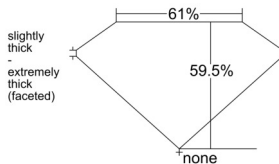

GIA®

FACSIMILE

GIA REPORT 3555171230

Verify this report at GIA.edu

GIA NATURAL DIAMOND DOSSIER®

May 04, 2026
GIA Report Number 3555171230
Shape and Cutting Style ..... Heart Brilliant
Measurements ..... 4.99 x 6.20 x 3.69 mm

GRADING RESULTS

Carat Weight ..... 0.70 carat
Color Grade ..... E
Clarity Grade VS2

ADDITIONAL GRADING INFORMATION

Polish ..... Excellent
Symmetry ..... Very Good
Fluorescence ..... Strong Blue
Clarity Characteristics ..... Feather
Inscription(s): GIA 3555171230

PROPORTIONS

Profile not to actual proportions

GRADING SCALES

GIA COLOR SCALE		GIA CLARITY SCALE			
COLORLESS	D	VERY VERY SLIGHTLY INCLUDED	FLAWLESS		
	E		INTERNALLY FLAWLESS		
	F		VVS₁		
	NEAR COLORLESS	G	VERY SLIGHTLY INCLUDED	VVS₂	
		H		VS₁	
		FAINT	I	SLIGHTLY INCLUDED	VS₂
			J		SI₁
			K		SI₂
	LIGHT	L	INCLUDED	I₁	
		M		I₂	
N		I₃			
O					
P					
Q					
R