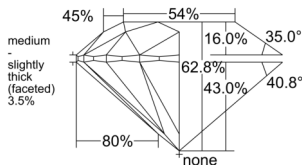

GIA®

FACSIMILE

GIA REPORT 3555171462

Verify this report at GIA.edu

GIA NATURAL DIAMOND DOSSIER®

May 05, 2026
GIA Report Number 3555171462
Shape and Cutting Style ..... Round Brilliant
Measurements ..... 4.79 - 4.82 x 3.02 mm

GRADING RESULTS

Carat Weight ..... 0.42 carat
Color Grade I
Clarity Grade VS1
Cut Grade ..... Excellent

ADDITIONAL GRADING INFORMATION

Polish ..... Excellent
Symmetry ..... Excellent
Fluorescence ..... None
Clarity Characteristics..... Crystal, Feather, Pinpoint
Inscription(s): GIA 3555171462

PROPORTIONS

GRADING SCALES

GIA COLOR SCALE

COLORLESS	D
	E
	F
	G
	H
	I
	J
NEAR COLORLESS	K
	L
FAIN	M
	N
	O
	P
VERY LIGHT	Q
	R
	S
	T
	U
	V
	W
	X
	Y
LIGHT	Z

GIA CLARITY SCALE

FLAWLESS	INTERNAL FLAWLESS	
		FLAWLESS
VERY VERY SLIGHTLY INCLUDED	VVS₁	
	VVS₂	
VERY SLIGHTLY INCLUDED	VS₁	
	VS₂	
SLIGHTLY INCLUDED	SI₁	
	SI₂	
INCLUDED	I₁	
	I₂	
	I₃	

GIA CUT SCALE

EXCELLENT
VERY GOOD
GOOD
FAIR
POOR