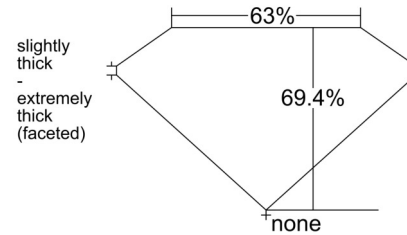

**GIA NATURAL DIAMOND GRADING REPORT**

May 07, 2026  
 GIA Report Number ..... 3555187056  
 Shape and Cutting Style ..... Cushion Modified Brilliant  
 Measurements ..... 8.92 x 6.18 x 4.29 mm

**GRADING RESULTS**

Carat Weight ..... 2.00 carat  
 Color Grade ..... F  
 Clarity Grade ..... VS1

**ADDITIONAL GRADING INFORMATION**

Polish ..... Excellent  
 Symmetry ..... Excellent  
 Fluorescence ..... Strong Blue  
 Inscription(s): GIA 3555187056

**PROPORTIONS**

Profile not to actual proportions

**CLARITY CHARACTERISTICS**

**KEY TO SYMBOLS\***

- Crystal
- Pinpoint

**GRADING SCALES**

GIA COLOR SCALE		GIA CLARITY SCALE	
COLOURLESS	D	VERY VERY SLIGHTLY INCLUDED	FLAWLESS
	E		INTERNALLY FLAWLESS
	F		VVS <sub>1</sub>
NEAR COLOURLESS	G	VERY SLIGHTLY INCLUDED	VVS <sub>2</sub>
	H		VS <sub>1</sub>
	I		VS <sub>2</sub>
FANT	J	SLIGHTLY INCLUDED	SI <sub>1</sub>
	K		SI <sub>2</sub>
	L		I <sub>1</sub>
VERY LIGHT	M	INCLUDED	I <sub>2</sub>
	N		I <sub>3</sub>
	O		
LIGHT	P		
	Q		
	R		
	S		
	T		
	U		
	V		
	W		
X			
Y			
Z			