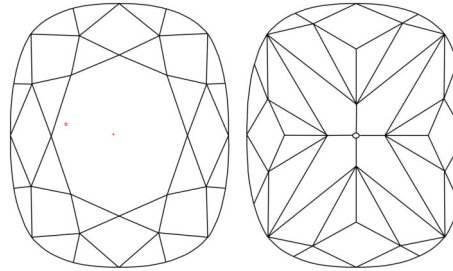

**GIA NATURAL DIAMOND GRADING REPORT**

May 07, 2026  
 GIA Report Number ..... 3555187056  
 Shape and Cutting Style ..... Cushion Modified Brilliant  
 Measurements ..... 8.92 x 6.18 x 4.29 mm

**GRADING RESULTS**

Carat Weight ..... 2.00 carat  
 Color Grade ..... F  
 Clarity Grade ..... VS1

**ADDITIONAL GRADING INFORMATION**

Polish ..... Excellent  
 Symmetry ..... Excellent  
 Fluorescence ..... Strong Blue  
 Inscription(s): GIA 3555187056

**PROPORTIONS**

Profile not to actual proportions

**CLARITY CHARACTERISTICS**

**KEY TO SYMBOLS\***

- Crystal
- Pinpoint

**GRADING SCALES**

GIA COLOR SCALE		GIA CLARITY SCALE	
COLOURLESS	D	VERY VERY SLIGHTLY INCLUDED	FLAWLESS
	E		INTERNALLY FLAWLESS
	F		VVS <sub>1</sub>
NEAR COLOURLESS	G	VERY SLIGHTLY INCLUDED	VVS <sub>2</sub>
	H		VS <sub>1</sub>
	I		VS <sub>2</sub>
FANT	J	SLIGHTLY INCLUDED	SI <sub>1</sub>
	K		SI <sub>2</sub>
	L		I <sub>1</sub>
VERY LIGHT	M	INCLUDED	I <sub>2</sub>
	N		I <sub>3</sub>
	O		
LIGHT	P		
	Q		
	R		
	S		
	T		
	U		
	V		
	W		
X			
Y			
Z			