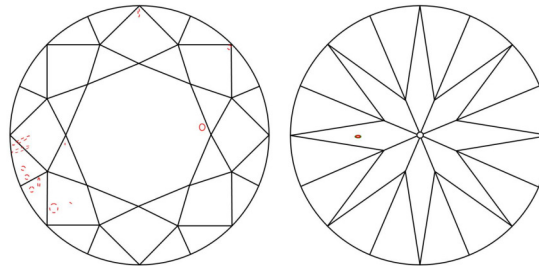

GIA NATURAL DIAMOND GRADING REPORT

May 05, 2026
 GIA Report Number 3555191192
 Shape and Cutting Style Round Brilliant
 Measurements 6.71 - 6.74 x 4.22 mm

GRADING RESULTS

Carat Weight 1.20 carat
 Color Grade H
 Clarity Grade VS2
 Cut Grade Excellent

ADDITIONAL GRADING INFORMATION

Polish Excellent
 Symmetry Excellent
 Fluorescence None
 Inscription(s): GIA 3555191192

Comments: Additional clouds are not shown. Pinpoints are not shown.

PROPORTIONS

Profile to actual proportions

CLARITY CHARACTERISTICS

KEY TO SYMBOLS*

-  Cloud
-  Crystal
-  Needle
-  Knot

* Red symbols denote internal characteristics (inclusions). Green or black symbols denote external characteristics (blemishes). Diagram is an approximate representation of the diamond, and symbols shown indicate type, position, and approximate size of clarity characteristics. All clarity characteristics may not be shown. Details of finish are not shown.