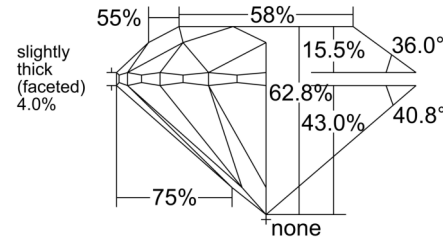

GIA NATURAL DIAMOND GRADING REPORT

May 05, 2026
GIA Report Number 3555191192
Shape and Cutting Style ..... Round Brilliant
Measurements ..... 6.71 - 6.74 x 4.22 mm

GRADING RESULTS

Carat Weight ..... 1.20 carat
Color Grade ..... H
Clarity Grade VS2
Cut Grade ..... Excellent

ADDITIONAL GRADING INFORMATION

Polish ..... Excellent
Symmetry ..... Excellent
Fluorescence ..... None
Inscription(s): GIA 3555191192

Comments: Additional clouds are not shown. Pinpoints are not shown.

PROPORTIONS

Profile to actual proportions