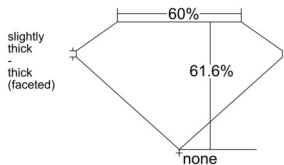

GIA®

FACSIMILE

GIA REPORT 3555191872

Verify this report at GIA.edu

GIA NATURAL DIAMOND DOSSIER®

May 07, 2026
GIA Report Number 3555191872
Shape and Cutting Style ..... Oval Brilliant
Measurements ..... 7.01 x 4.99 x 3.07 mm

GRADING RESULTS

Carat Weight ..... 0.70 carat
Color Grade ..... E
Clarity Grade VS1

ADDITIONAL GRADING INFORMATION

Polish ..... Excellent
Symmetry ..... Very Good
Fluorescence ..... None
Clarity Characteristics ..... Feather, Pinpoint
Inscription(s): GIA 3555191872

PROPORTIONS

Profile not to actual proportions

GRADING SCALES

GIA COLOR SCALE		GIA CLARITY SCALE			
COLORLESS	D	VERY VERY SLIGHTLY INCLUDED	FLAWLESS		
	E		INTERNALLY FLAWLESS		
	F	VERY SLIGHTLY INCLUDED	VS₁		
	G		VS₂		
	H		VS₁		
	NEAR COLORLESS	I	SLIGHTLY INCLUDED	VS₂	
		J		SI₁	
		FAINT	K	INCLUDED	SI₂
			L		I₁
			M		I₂
VERT LIGHT	N	LIGHT	I₃		
	O				
	P				
	Q				
	R