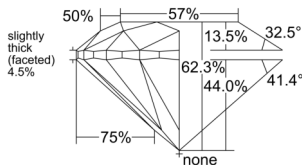

GIA®

FACSIMILE

GIA REPORT 3555207164

Verify this report at GIA.edu

GIA NATURAL DIAMOND DOSSIER®

May 09, 2026
GIA Report Number 3555207164
Shape and Cutting Style ..... Round Brilliant
Measurements ..... 4.68 - 4.72 x 2.93 mm

GRADING RESULTS

Carat Weight ..... 0.40 carat
Color Grade ..... G
Clarity Grade SI2
Cut Grade ..... Excellent

ADDITIONAL GRADING INFORMATION

Polish ..... Excellent
Symmetry ..... Excellent
Fluorescence ..... None
Clarity Characteristics ..... Crystal, Cloud
Inscription(s): GIA 3555207164

PROPORTIONS

Profile to actual proportions