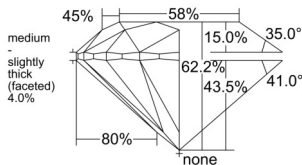

GIA®

FACSIMILE

GIA REPORT 3555207421

Verify this report at GIA.edu

GIA NATURAL DIAMOND DOSSIER®

May 09, 2026
GIA Report Number 3555207421
Shape and Cutting Style ..... Round Brilliant
Measurements ..... 4.57 - 4.59 x 2.85 mm

GRADING RESULTS

Carat Weight ..... 0.37 carat
Color Grade I
Clarity Grade VS1
Cut Grade ..... Excellent

ADDITIONAL GRADING INFORMATION

Polish ..... Excellent
Symmetry ..... Excellent
Fluorescence ..... None
Clarity Characteristics ..... Crystal
Inscription(s): GIA 3555207421

PROPORTIONS

GRADING SCALES

GIA COLOR SCALE	GIA CLARITY SCALE	GIA CUT SCALE	
D	FLAWLESS	EXCELLENT	
E	INTERNALLY FLAWLESS		
F		VVS₁	VERY GOOD
G	VVS₂		
H	VS₁	GOOD	
I	VS₂		
J	SI₁	FAIR	
K	SI₂		
L	I₁	POOR	
M	I₂		
N	I₃		
O			
P			
Q			
R			
S			
T			
U			
V			
W			
X			
Y			
Z