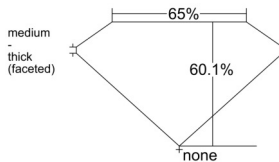

GIA®

FACSIMILE

GIA REPORT 3555208366

Verify this report at GIA.edu

GIA NATURAL DIAMOND DOSSIER®

May 07, 2026
GIA Report Number 3555208366
Shape and Cutting Style ..... Oval Brilliant
Measurements ..... 6.32 x 4.12 x 2.47 mm

GRADING RESULTS

Carat Weight ..... 0.40 carat
Color Grade ..... D
Clarity Grade SI1

ADDITIONAL GRADING INFORMATION

Polish ..... Excellent
Symmetry ..... Good
Fluorescence ..... None
Clarity Characteristics ..... Crystal
Inscription(s): GIA 3555208366

PROPORTIONS

Profile not to actual proportions

GRADING SCALES

GIA COLOR SCALE		GIA CLARITY SCALE			
COLORLESS	D	VERY VERY SLIGHTLY INCLUDED	FLAWLESS		
	E		INTERNALLY FLAWLESS		
	F	VERY SLIGHTLY INCLUDED	VVS₁		
	G		VVS₂		
	H		VS₁		
	NEAR COLORLESS	I	SLIGHTLY INCLUDED	VS₂	
		J		SI₁	
		FAINT	K	INCLUDED	SI₂
			L		I₁
			M		I₂
VERT LIGHT	N	LIGHT	I₃		
	O				
	P				
	Q				
	R