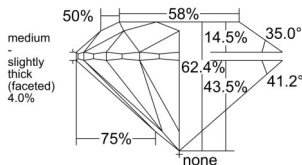

GIA®

FACSIMILE

GIA REPORT 3555211970

Verify this report at GIA.edu

GIA NATURAL DIAMOND DOSSIER®

May 09, 2026
GIA Report Number 3555211970
Shape and Cutting Style ..... Round Brilliant
Measurements ..... 4.26 - 4.27 x 2.66 mm

GRADING RESULTS

Carat Weight ..... 0.30 carat
Color Grade ..... K
Clarity Grade VS1
Cut Grade ..... Excellent

ADDITIONAL GRADING INFORMATION

Polish ..... Excellent
Symmetry ..... Excellent
Fluorescence ..... None
Clarity Characteristics..... Cloud, Pinpoint, Needle
Inscription(s): GIA 3555211970

PROPORTIONS

GRADING SCALES

GIA COLOR SCALE	GIA CLARITY SCALE	GIA CUT SCALE	
D	FLAWLESS	EXCELLENT	
E	INTERNALLY FLAWLESS		
F		VVS₁	VERY GOOD
G	VVS₂		
H	VS₁	GOOD	
I	VS₂		
J	SI₁	FAIR	
K	SI₂		
L	I₁	POOR	
M	I₂		
N	I₃		
O			
P			
Q			
R			
S			
T			
U			
V			
W			
X			
Y			
Z