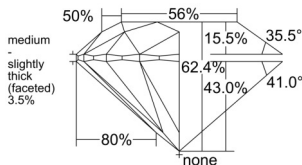

GIA®

FACSIMILE

GIA REPORT 3555218631

Verify this report at GIA.edu

GIA NATURAL DIAMOND DOSSIER®

May 11, 2026
GIA Report Number 3555218631
Shape and Cutting Style ..... Round Brilliant
Measurements ..... 5.39 - 5.42 x 3.37 mm

GRADING RESULTS

Carat Weight ..... 0.60 carat
Color Grade ..... K
Clarity Grade VS1
Cut Grade ..... Excellent

ADDITIONAL GRADING INFORMATION

Polish ..... Excellent
Symmetry ..... Excellent
Fluorescence ..... None
Clarity Characteristics ..... Feather, Cloud
Inscription(s): GIA 3555218631

PROPORTIONS

GRADING SCALES

GIA COLOR SCALE

COLORLESS	D
	E
	F
	G
	H
	I
	J
NEAR COLORLESS	K
	L
	M
	N
	O
	P
	Q
	R
	S
	T
	U
	V
	W
	X
	Y
	Z

GIA CLARITY SCALE

FLAWLESS	INTERNAL FLAWLESS	
		FLAWLESS
VERY VERY SLIGHTLY INCLUDED	VVS₁	
	VVS₂	
VERY SLIGHTLY INCLUDED	VS₁	
	VS₂	
SLIGHTLY INCLUDED	SI₁	
	SI₂	
INCLUDED	I₁	
	I₂	
	I₃	

GIA CUT SCALE

EXCELLENT
VERY GOOD
GOOD
FAIR
POOR