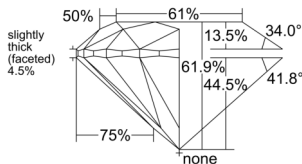

GIA®

FACSIMILE

GIA REPORT 3555219488

Verify this report at GIA.edu

GIA NATURAL DIAMOND DOSSIER®

May 13, 2026
GIA Report Number 3555219488
Shape and Cutting Style ..... Round Brilliant
Measurements ..... 4.96 - 4.98 x 3.08 mm

GRADING RESULTS

Carat Weight ..... 0.47 carat
Color Grade ..... F
Clarity Grade S11
Cut Grade ..... Excellent

ADDITIONAL GRADING INFORMATION

Polish ..... Excellent
Symmetry ..... Excellent
Fluorescence ..... None
Clarity Characteristics..... Cloud, Crystal, Feather
Inscription(s): GIA 3555219488

PROPORTIONS

Profile to actual proportions