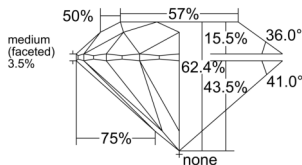

GIA®

FACSIMILE

GIA REPORT 3555225198

Verify this report at GIA.edu

GIA NATURAL DIAMOND DOSSIER®

May 11, 2026
GIA Report Number 3555225198
Shape and Cutting Style ..... Round Brilliant
Measurements ..... 4.82 - 4.83 x 3.01 mm

GRADING RESULTS

Carat Weight ..... 0.43 carat
Color Grade ..... G
Clarity Grade VS1
Cut Grade ..... Excellent

ADDITIONAL GRADING INFORMATION

Polish ..... Excellent
Symmetry ..... Excellent
Fluorescence ..... Faint
Clarity Characteristics ..... Cloud
Inscription(s): GIA 3555225198

PROPORTIONS

Profile to actual proportions