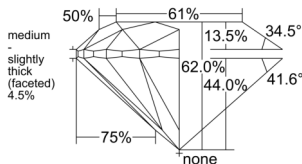

GIA®

FACSIMILE

GIA REPORT 3555241841

Verify this report at GIA.edu

GIA NATURAL DIAMOND DOSSIER®

May 16, 2026
GIA Report Number 3555241841
Shape and Cutting Style ..... Round Brilliant
Measurements ..... 4.27 - 4.31 x 2.66 mm

GRADING RESULTS

Carat Weight ..... 0.30 carat
Color Grade ..... G
Clarity Grade VS2
Cut Grade ..... Excellent

ADDITIONAL GRADING INFORMATION

Polish ..... Excellent
Symmetry ..... Excellent
Fluorescence ..... Medium Blue
Clarity Characteristics ..... Crystal, Feather
Inscription(s): GIA 3555241841

PROPORTIONS

Profile to actual proportions