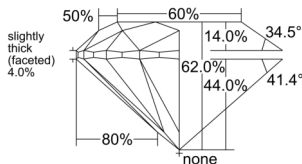

GIA®

FACSIMILE

GIA REPORT 3555244062

Verify this report at GIA.edu

GIA NATURAL DIAMOND DOSSIER®

May 14, 2026
GIA Report Number 3555244062
Shape and Cutting Style ..... Round Brilliant
Measurements ..... 4.69 - 4.71 x 2.92 mm

GRADING RESULTS

Carat Weight ..... 0.40 carat
Color Grade ..... J
Clarity Grade VS1
Cut Grade ..... Excellent

ADDITIONAL GRADING INFORMATION

Polish ..... Excellent
Symmetry ..... Excellent
Fluorescence ..... None
Clarity Characteristics ..... Cloud, Feather, Pinpoint
Inscription(s): GIA 3555244062

PROPORTIONS

Profile to actual proportions