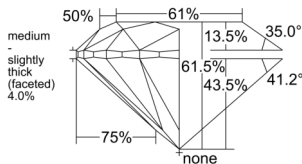

GIA®

FACSIMILE

GIA REPORT

3555244324

Verify this report at GIA.edu

GIA NATURAL DIAMOND DOSSIER®

May 14, 2026
GIA Report Number 3555244324
Shape and Cutting Style ..... Round Brilliant
Measurements ..... 4.27 - 4.30 x 2.63 mm

GRADING RESULTS

Carat Weight ..... 0.30 carat
Color Grade ..... K
Clarity Grade VS1
Cut Grade ..... Excellent

ADDITIONAL GRADING INFORMATION

Polish ..... Excellent
Symmetry ..... Excellent
Fluorescence ..... None
Clarity Characteristics ..... Crystal
Inscription(s): GIA 3555244324

PROPORTIONS

GRADING SCALES

GIA COLOR SCALE	GIA CLARITY SCALE	GIA CUT SCALE	
D	FLAWLESS	EXCELLENT	
E	INTERNALLY FLAWLESS		
F		VVS₁	VERY GOOD
G	VVS₂		
H	VS₁	GOOD	
I	VS₂		
J	SI₁	FAIR	
K	SI₂		
L	I₁	POOR	
M	I₂		
N	I₃		
O			
P			
Q			
R			
S			
T			
U			
V			
W			
X			
Y			
Z