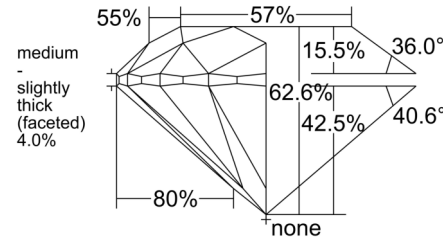

GIA NATURAL DIAMOND GRADING REPORT

May 16, 2026
 GIA Report Number 3555273688
 Shape and Cutting Style Round Brilliant
 Measurements 6.33 - 6.36 x 3.97 mm

GRADING RESULTS

Carat Weight 1.00 carat
 Color Grade F
 Clarity Grade VS1
 Cut Grade Excellent

PROPORTIONS

Profile to actual proportions

CLARITY CHARACTERISTICS

KEY TO SYMBOLS*

- Crystal
- ~ Feather
- ⊙ Cloud
- Pinpoint

* Red symbols denote internal characteristics (inclusions). Green or black symbols denote external characteristics (blemishes). Diagram is an approximate representation of the diamond, and symbols shown indicate type, position, and approximate size of clarity characteristics. All clarity characteristics may not be shown. Details of finish are not shown.