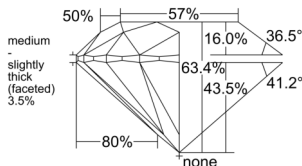

GIA®

FACSIMILE

GIA REPORT 3555280298

Verify this report at GIA.edu

GIA NATURAL DIAMOND DOSSIER®

May 18, 2026
GIA Report Number 3555280298
Shape and Cutting Style ..... Round Brilliant
Measurements ..... 5.25 - 5.29 x 3.34 mm

GRADING RESULTS

Carat Weight ..... 0.57 carat
Color Grade ..... G
Clarity Grade S11
Cut Grade ..... Excellent

ADDITIONAL GRADING INFORMATION

Polish ..... Excellent
Symmetry ..... Excellent
Fluorescence ..... None
Clarity Characteristics ..... Cloud, Crystal
Inscription(s): GIA 3555280298

PROPORTIONS

GRADING SCALES

GIA COLOR SCALE	GIA CLARITY SCALE	GIA CUT SCALE	
D	FLAWLESS	EXCELLENT	
E	INTERNALLY FLAWLESS		
F		VVS₁	VERY GOOD
G	VVS₂		
H	VS₁	GOOD	
I	VS₂		
J	S1₁	FAIR	
K	S1₂		
L	I₁	POOR	
M	I₂		
N	I₃		
O			
P			
Q			
R			
S			
T			
U			
V			
W			
X			
Y			
Z