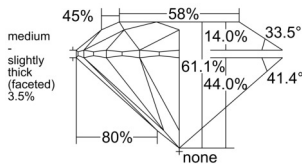

GIA®

FACSIMILE

GIA REPORT 3555283306

Verify this report at GIA.edu

GIA NATURAL DIAMOND DOSSIER®

May 19, 2026
GIA Report Number 3555283306
Shape and Cutting Style ..... Round Brilliant
Measurements ..... 4.34 - 4.37 x 2.66 mm

GRADING RESULTS

Carat Weight ..... 0.30 carat
Color Grade ..... K
Clarity Grade VVS2
Cut Grade ..... Excellent

ADDITIONAL GRADING INFORMATION

Polish ..... Excellent
Symmetry ..... Excellent
Fluorescence ..... None
Clarity Characteristics ..... Cloud, Feather
Inscription(s): GIA 3555283306

PROPORTIONS

Profile to actual proportions

GRADING SCALES

GIA COLOR SCALE

COLOURESS	D
	E
	F
	G
	H
	I
	J
NEAR COLOURESS	K
	L
FAIN	M
	N
	O
	P
VERY LIGHT	Q
	R
	S
	T
	U
	V
LIGHT	W
	X
	Y
	Z

GIA CLARITY SCALE

FLAWLESS	VERY VERY SLIGHTLY INCLUDED	VS₁	VS₂	VS₁	VS₂	SL₁	SL₂	I₁	I₂	I₃	
											FLAWLESS
INTERNALLY FLAWLESS	VERY SLIGHTLY INCLUDED										

GIA CUT SCALE

EXCELLENT
VERY GOOD
GOOD
FAIR
POOR