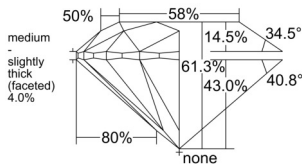

GIA®

FACSIMILE

GIA REPORT

3555283663

Verify this report at GIA.edu

GIA NATURAL DIAMOND DOSSIER®

May 19, 2026
GIA Report Number 3555283663
Shape and Cutting Style ..... Round Brilliant
Measurements ..... 4.33 - 4.36 x 2.66 mm

GRADING RESULTS

Carat Weight ..... 0.31 carat
Color Grade I
Clarity Grade VS1
Cut Grade ..... Excellent

ADDITIONAL GRADING INFORMATION

Polish ..... Excellent
Symmetry ..... Excellent
Fluorescence ..... None
Clarity Characteristics..... Cloud, Needle, Pinpoint
Inscription(s): GIA 3555283663

PROPORTIONS

GRADING SCALES

GIA COLOR SCALE

COLOURLESS	D
	E
	F
	G
	H
	I
NEAR COLOURLESS	J
	K
	L
FAIN	M
	N
	O
	P
	Q
VERY LIGHT	R
	S
	T
	U
	V
	W
	X
	Y
LIGHT	Z

GIA CLARITY SCALE

FLAWLESS	INTERNAL FLAWLESS	
		FLAWLESS
VERY VERY SLIGHTLY INCLUDED	VVS₁	
	VVS₂	
VERY SLIGHTLY INCLUDED	VS₁	
	VS₂	
SLIGHTLY INCLUDED	SI₁	
	SI₂	
INCLUDED	I₁	
	I₂	
	I₃	

GIA CUT SCALE

EXCELLENT
VERY GOOD
GOOD
FAIR
POOR